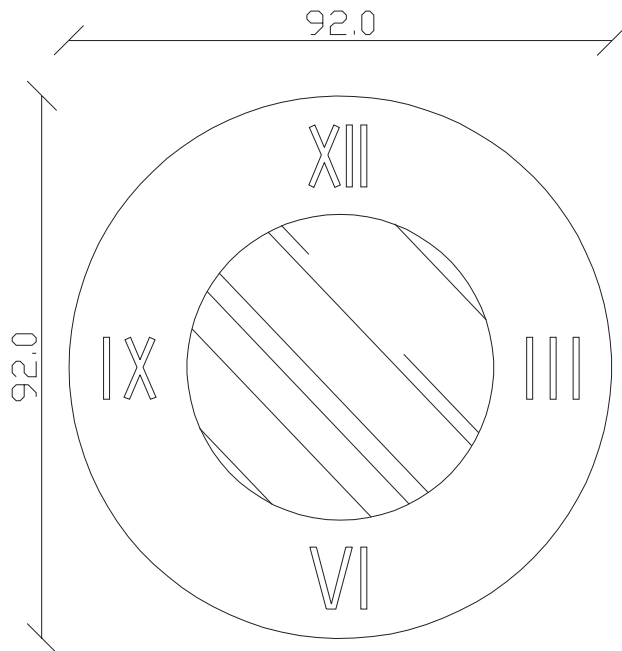

art. A202

Ø cm 92

SPECCHIO VISTA FRONTALE / front view mirror

SPECCHIO VISTA RETRO / rear view mirror