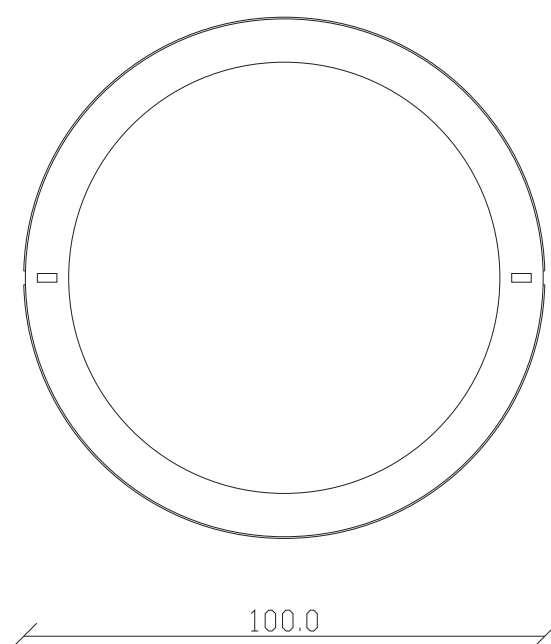

art. A246  
190x40 cm  
kg 22 - m<sup>3</sup>0,08

SPECCHIO VISTA FRONTALE / front view mirror

SPECCHIO VISTA RETRO / rear view mirror

art. A242  
100x100 cm  
kg 10 - m<sup>3</sup>0,10

### SPECCHIO VISTA RETRO / rear view mirror

art. A240  
diametro  $\varnothing$  120 cm  
kg 10 - m<sup>3</sup>0,10

SPECCHIO VISTA FRONTALE / front view mirror

SPECCHIO VISTA RETRO / rear view mirror

art. A223  
190x85 cm

SPECCHIO VISTA FRONTALE / front view mirror

SPECCHIO VISTA RETRO / rear view mirror

art. A221  
120x120 cm

SPECCHIO VISTA FRONTALE / front view mirror

SPECCHIO VISTA RETRO / rear view mirror

art. A205  
diametro  $\varnothing$  120 cm

## SPECCHIO VISTA RETRO / rear view mirror

art. A196

diametro  $\varnothing$  150 cm