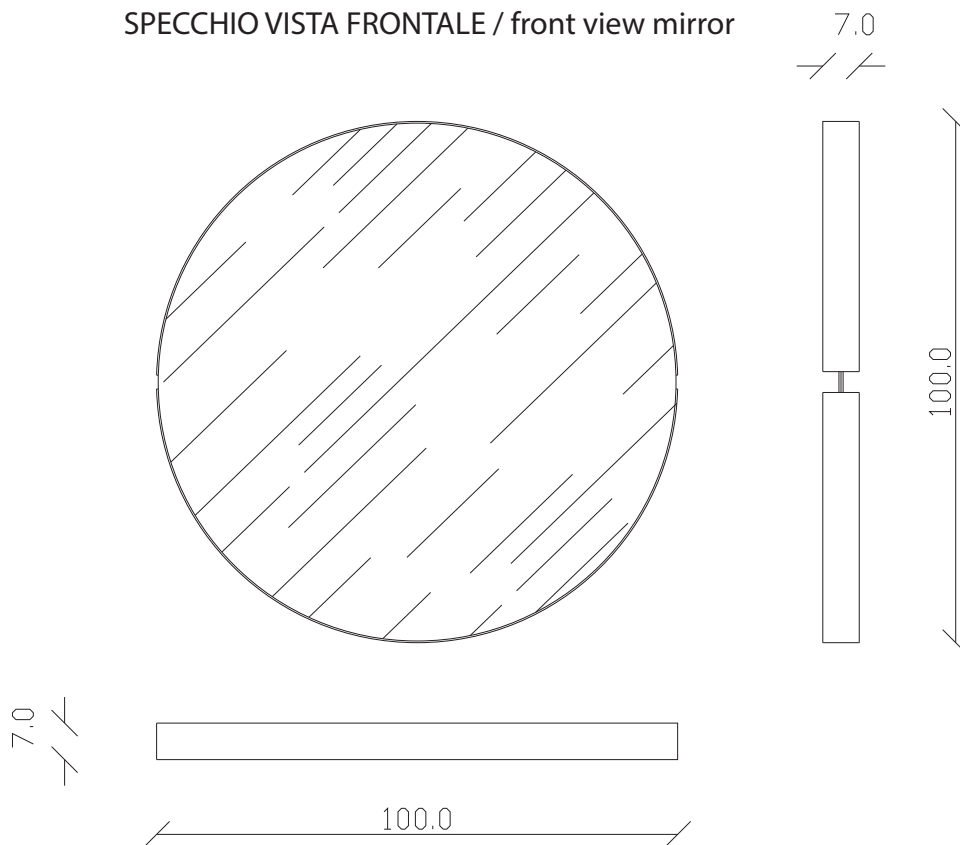

art. A246  
190x40 cm  
kg 22 - m<sup>3</sup>0,08

SPECCHIO VISTA FRONTALE / front view mirror

SPECCHIO VISTA RETRO / rear view mirror

art. A242  
100x100 cm  
kg 10 - m<sup>3</sup>0,10

### SPECCHIO VISTA RETRO / rear view mirror

art. A240  
diametro  $\varnothing$  120 cm  
kg 10 - m<sup>3</sup>0,10

SPECCHIO VISTA FRONTALE / front view mirror

SPECCHIO VISTA RETRO / rear view mirror

art. A223  
190x85 cm

SPECCHIO VISTA FRONTALE / front view mirror

SPECCHIO VISTA RETRO / rear view mirror

art. A221  
120x120 cm

SPECCHIO VISTA FRONTALE / front view mirror

SPECCHIO VISTA RETRO / rear view mirror

art. A205  
diametro  $\varnothing$  120 cm

## SPECCHIO VISTA RETRO / rear view mirror

art. A196

diametro  $\varnothing$  150 cm