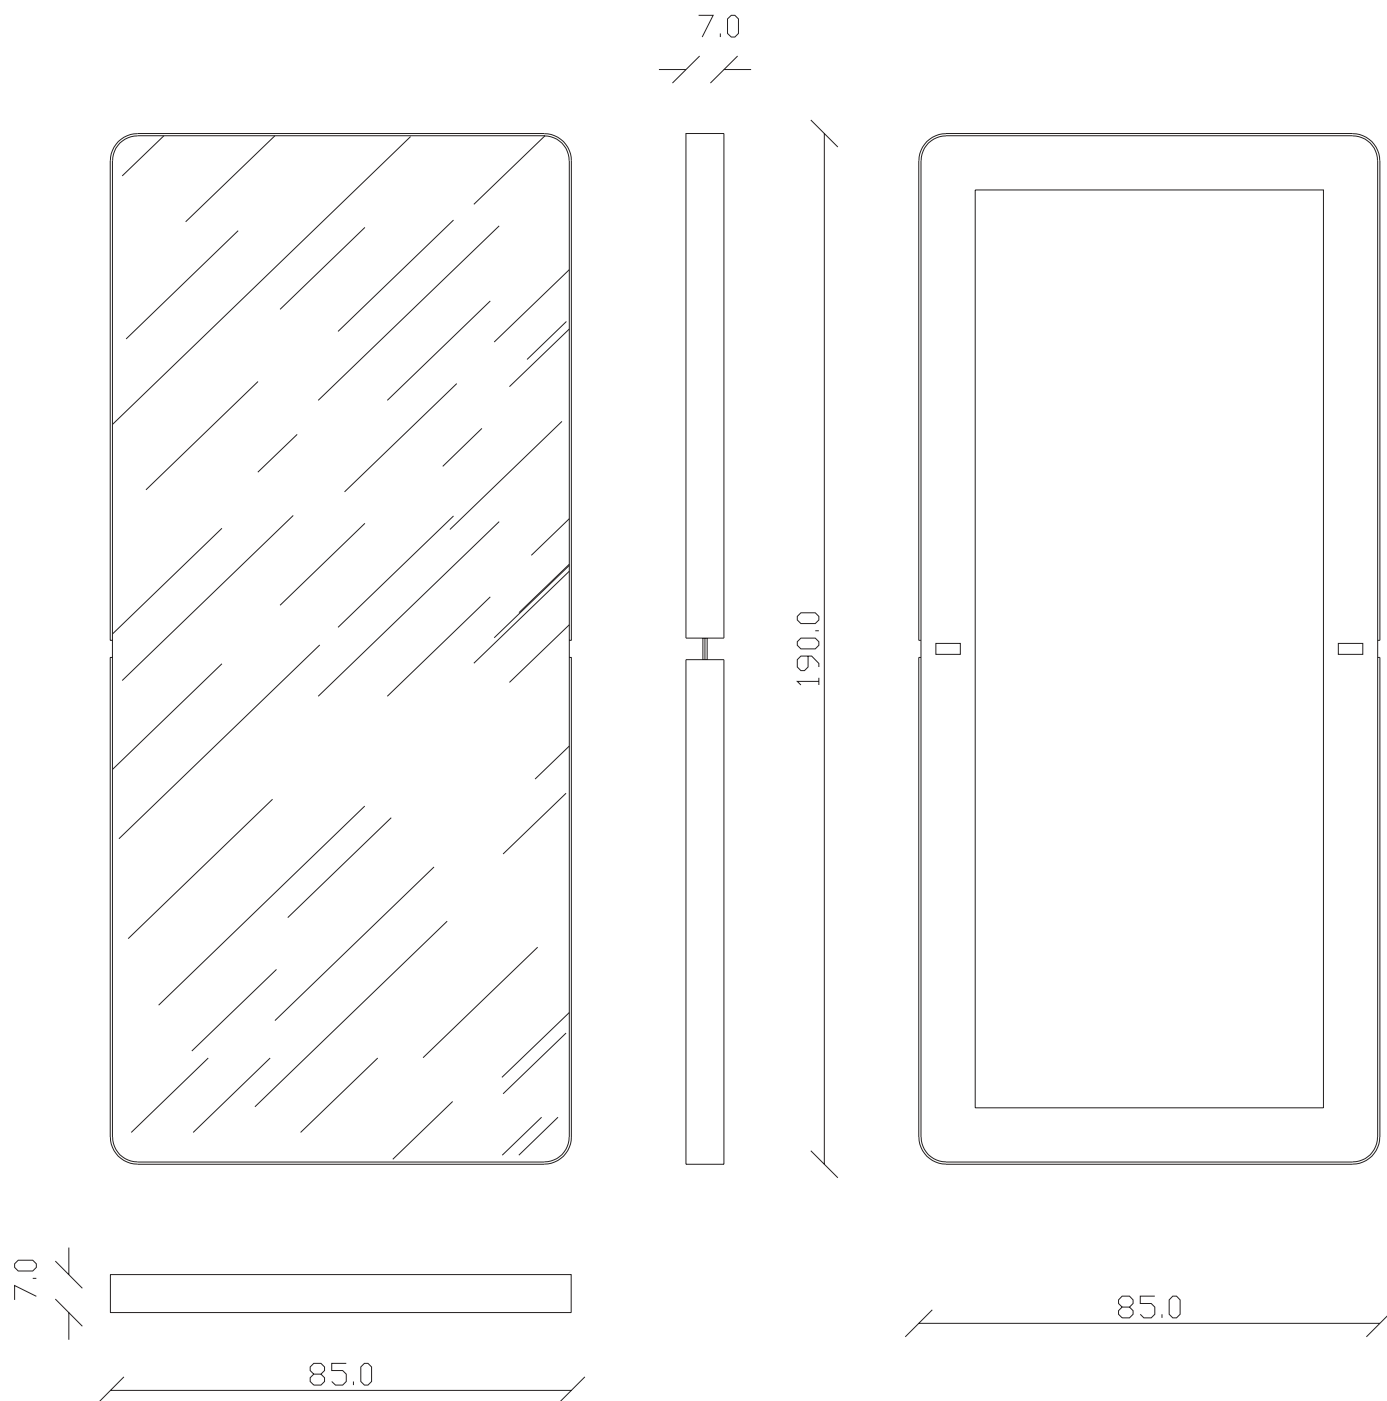

art. A246  
190x40 cm  
kg 22 - m<sup>3</sup>0,08

SPECCHIO VISTA FRONTALE / front view mirror

SPECCHIO VISTA RETRO / rear view mirror

art. A242  
100x100 cm  
kg 10 - m<sup>3</sup>0,10

### SPECCHIO VISTA RETRO / rear view mirror

art. A240  
diametro  $\varnothing$  120 cm  
kg 10 - m<sup>3</sup>0,10

SPECCHIO VISTA FRONTALE / front view mirror

SPECCHIO VISTA RETRO / rear view mirror

art. A223  
190x85 cm

SPECCHIO VISTA FRONTALE / front view mirror

SPECCHIO VISTA RETRO / rear view mirror

art. A221  
120x120 cm

SPECCHIO VISTA FRONTALE / front view mirror

SPECCHIO VISTA RETRO / rear view mirror

art. A205  
diametro  $\varnothing$  120 cm

## SPECCHIO VISTA RETRO / rear view mirror

art. A196

diametro  $\varnothing$  150 cm