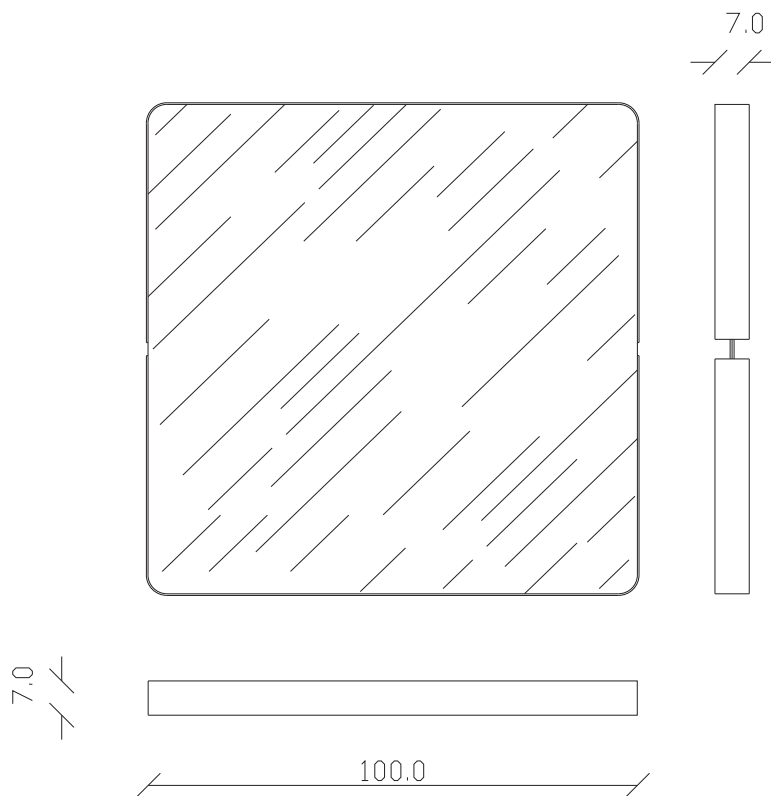

art. A246  
190x40 cm  
kg 22 - m<sup>3</sup>0,08

SPECCHIO VISTA FRONTALE / front view mirror

SPECCHIO VISTA RETRO / rear view mirror

art. A242  
100x100 cm  
kg 10 - m<sup>3</sup>0,10

### SPECCHIO VISTA RETRO / rear view mirror

art. A240  
diametro  $\varnothing$  120 cm  
kg 10 - m<sup>3</sup>0,10

SPECCHIO VISTA FRONTALE / front view mirror

SPECCHIO VISTA RETRO / rear view mirror

art. A223  
190x85 cm

SPECCHIO VISTA FRONTALE / front view mirror

SPECCHIO VISTA RETRO / rear view mirror

art. A221  
120x120 cm

SPECCHIO VISTA FRONTALE / front view mirror

SPECCHIO VISTA RETRO / rear view mirror

art. A205  
diametro  $\varnothing$  120 cm

## SPECCHIO VISTA RETRO / rear view mirror

art. A196

diametro  $\varnothing$  150 cm