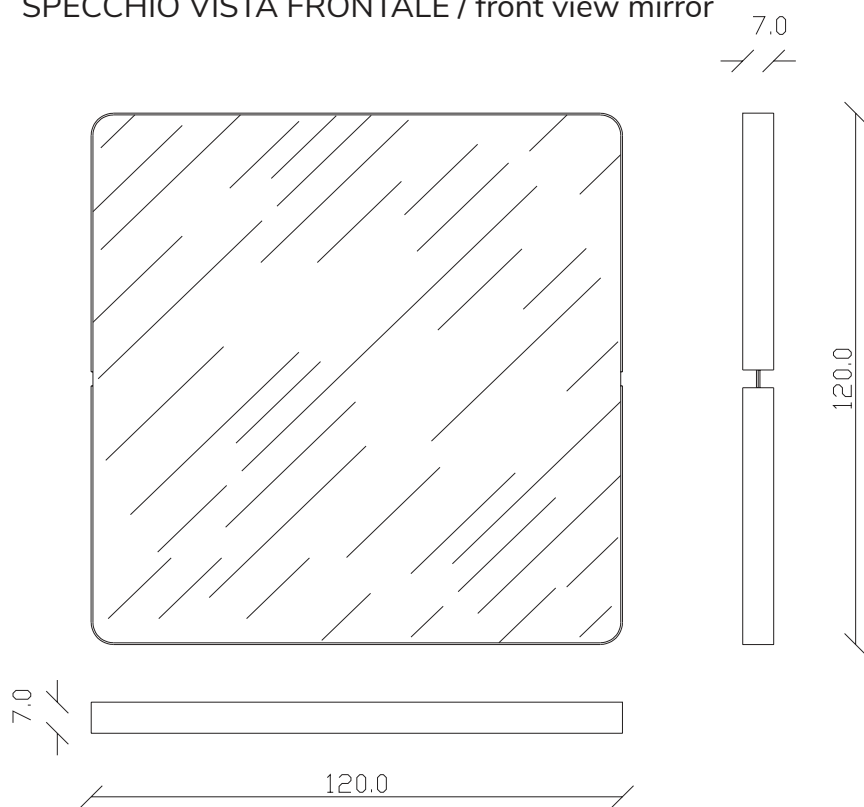

art. A246  
190x40 cm  
kg 22 - m<sup>3</sup>0,08

SPECCHIO VISTA FRONTALE / front view mirror

SPECCHIO VISTA RETRO / rear view mirror

art. A242  
100x100 cm  
kg 10 - m<sup>3</sup>0,10

### SPECCHIO VISTA RETRO / rear view mirror

art. A240  
diametro  $\varnothing$  120 cm  
kg 10 - m<sup>3</sup>0,10

SPECCHIO VISTA FRONTALE / front view mirror

SPECCHIO VISTA RETRO / rear view mirror

art. A223  
190x85 cm

SPECCHIO VISTA FRONTALE / front view mirror

SPECCHIO VISTA RETRO / rear view mirror

art. A221  
120x120 cm

SPECCHIO VISTA FRONTALE / front view mirror

SPECCHIO VISTA RETRO / rear view mirror

art. A205  
diametro  $\varnothing$  120 cm

## SPECCHIO VISTA RETRO / rear view mirror

art. A196

diametro  $\varnothing$  150 cm