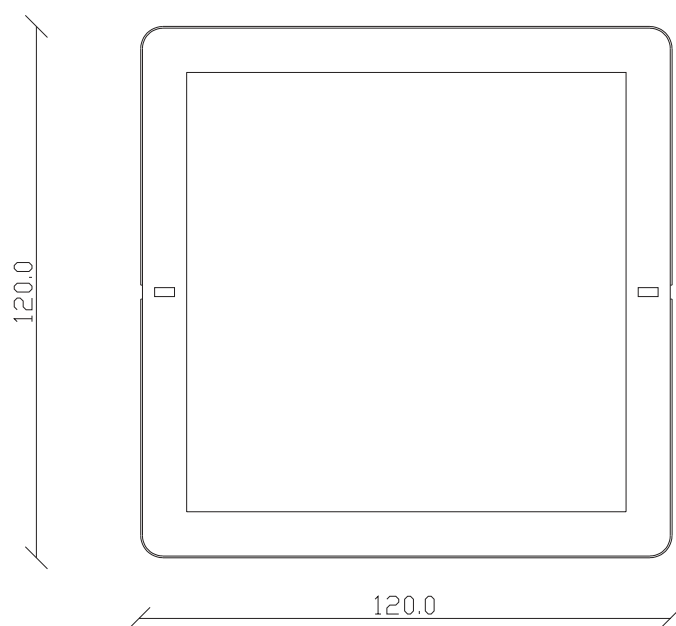

### SPECCHIO VISTA RETRO / rear view mirror

art. A240  
diametro  $\varnothing$  120 cm  
kg 10 - m<sup>3</sup>0,10

SPECCHIO VISTA FRONTALE / front view mirror

SPECCHIO VISTA RETRO / rear view mirror

art. A223  
190x85 cm

SPECCHIO VISTA FRONTALE / front view mirror

SPECCHIO VISTA RETRO / rear view mirror

art. A221  
120x120 cm

SPECCHIO VISTA FRONTALE / front view mirror

SPECCHIO VISTA RETRO / rear view mirror

art. A205  
diametro  $\varnothing$  120 cm

## SPECCHIO VISTA FRONTALE / front view mirror

## SPECCHIO VISTA RETRO / rear view mirror

art. A196

diametro  $\varnothing$  150 cm