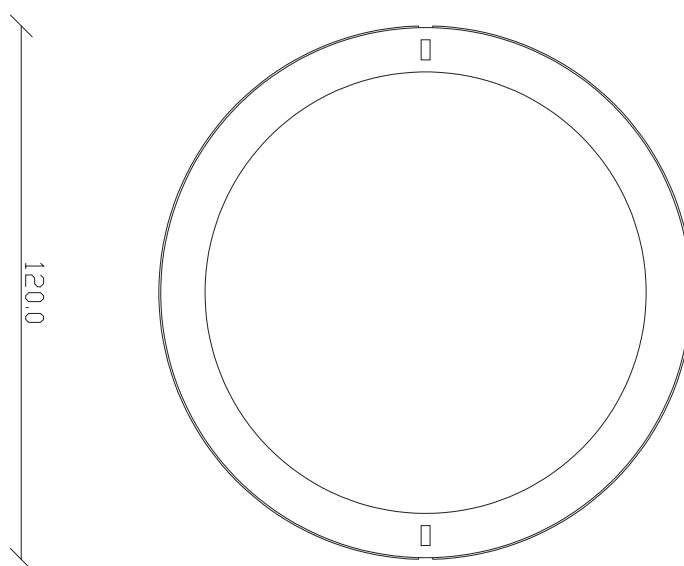

art. A246  
190x40 cm  
kg 22 - m<sup>3</sup>0,08

SPECCHIO VISTA FRONTALE / front view mirror

SPECCHIO VISTA RETRO / rear view mirror

art. A242  
100x100 cm  
kg 10 - m<sup>3</sup>0,10

### SPECCHIO VISTA RETRO / rear view mirror

art. A240  
diametro  $\varnothing$  120 cm  
kg 10 - m<sup>3</sup>0,10

SPECCHIO VISTA FRONTALE / front view mirror

SPECCHIO VISTA RETRO / rear view mirror

art. A223  
190x85 cm

SPECCHIO VISTA FRONTALE / front view mirror

SPECCHIO VISTA RETRO / rear view mirror

art. A221  
120x120 cm

SPECCHIO VISTA FRONTALE / front view mirror

SPECCHIO VISTA RETRO / rear view mirror

art. A205  
diametro  $\varnothing$  120 cm

## SPECCHIO VISTA RETRO / rear view mirror

art. A196

diametro  $\varnothing$  150 cm