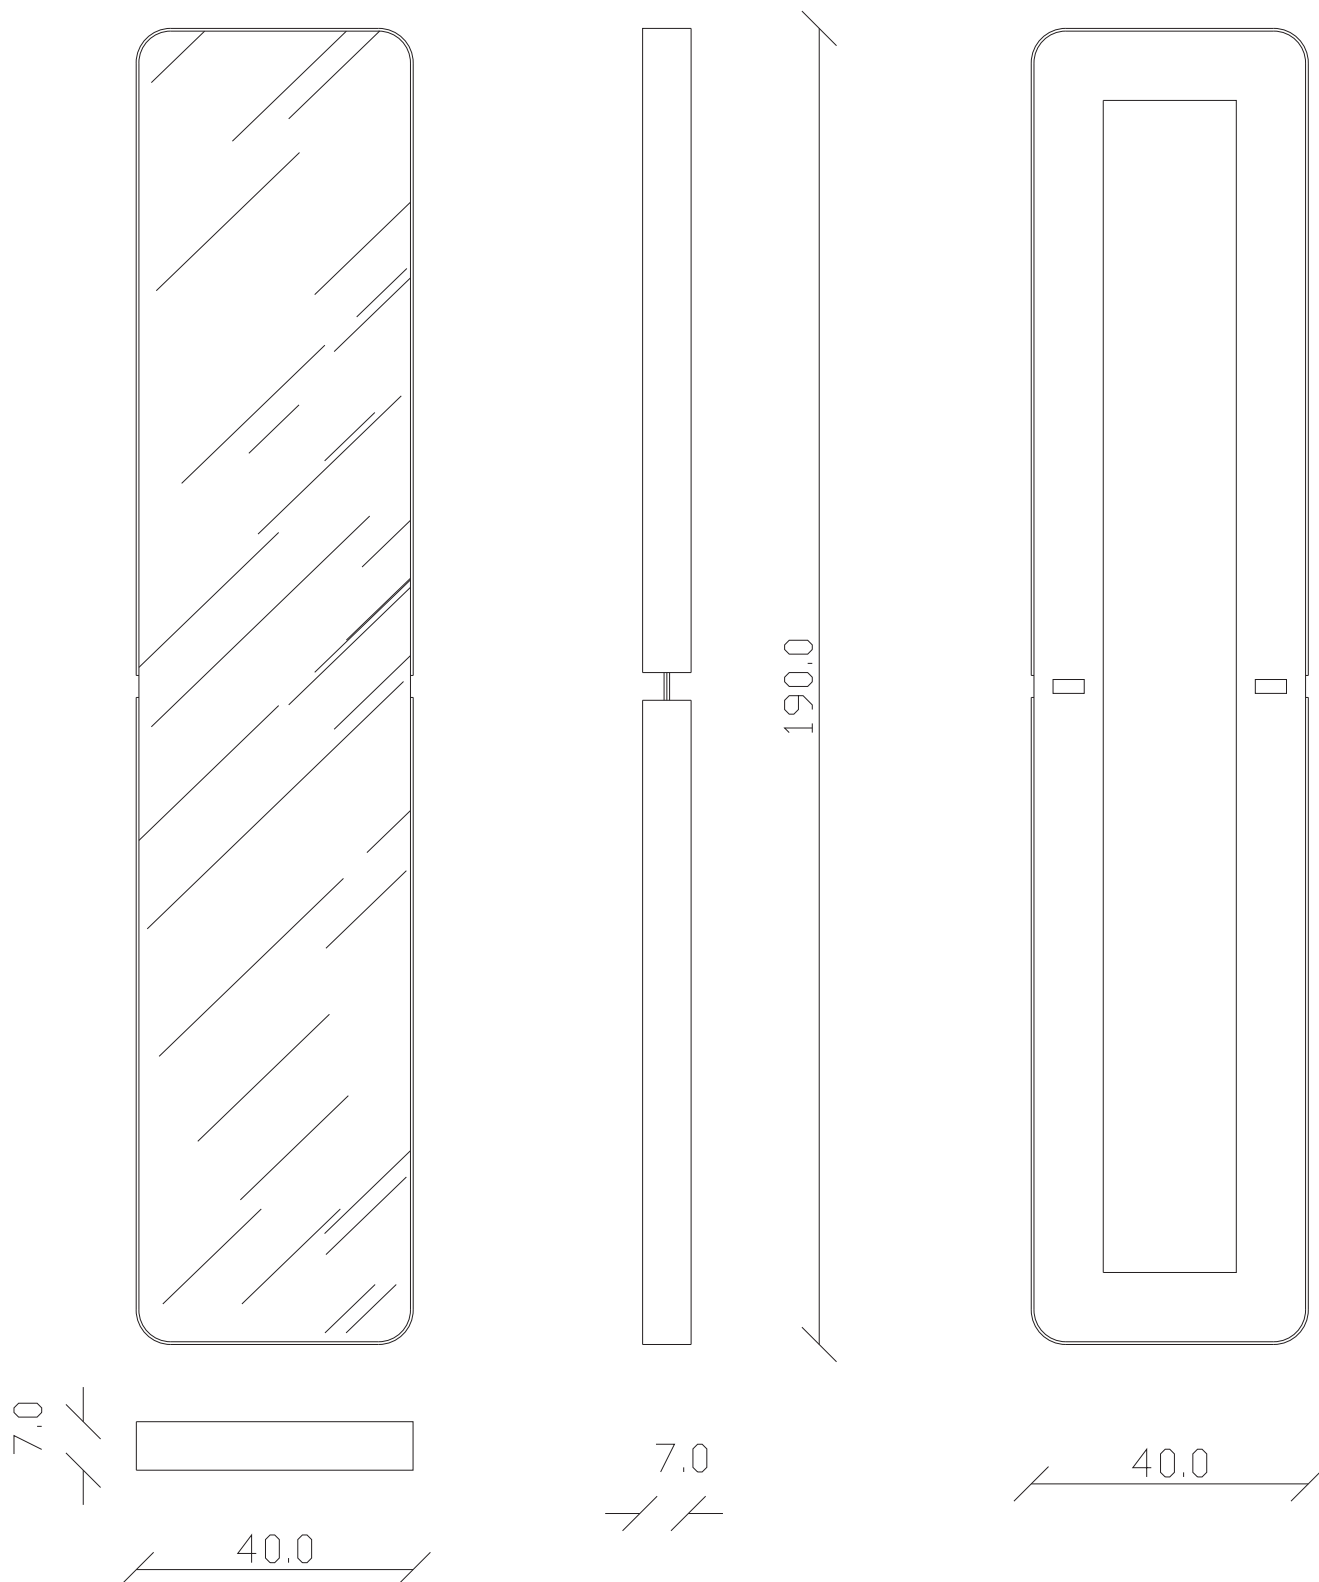

art. A246  
190x40 cm  
kg 22 - m<sup>3</sup>0,08

SPECCHIO VISTA FRONTALE / front view mirror

SPECCHIO VISTA RETRO / rear view mirror

art. A242  
100x100 cm  
kg 10 - m<sup>3</sup>0,10

### SPECCHIO VISTA RETRO / rear view mirror

art. A240  
diametro  $\varnothing$  120 cm  
kg 10 - m<sup>3</sup>0,10

SPECCHIO VISTA FRONTALE / front view mirror

SPECCHIO VISTA RETRO / rear view mirror

art. A223  
190x85 cm

SPECCHIO VISTA FRONTALE / front view mirror

SPECCHIO VISTA RETRO / rear view mirror

art. A221  
120x120 cm

SPECCHIO VISTA FRONTALE / front view mirror

SPECCHIO VISTA RETRO / rear view mirror

art. A205  
diametro  $\varnothing$  120 cm

## SPECCHIO VISTA RETRO / rear view mirror

art. A196

diametro  $\varnothing$  150 cm