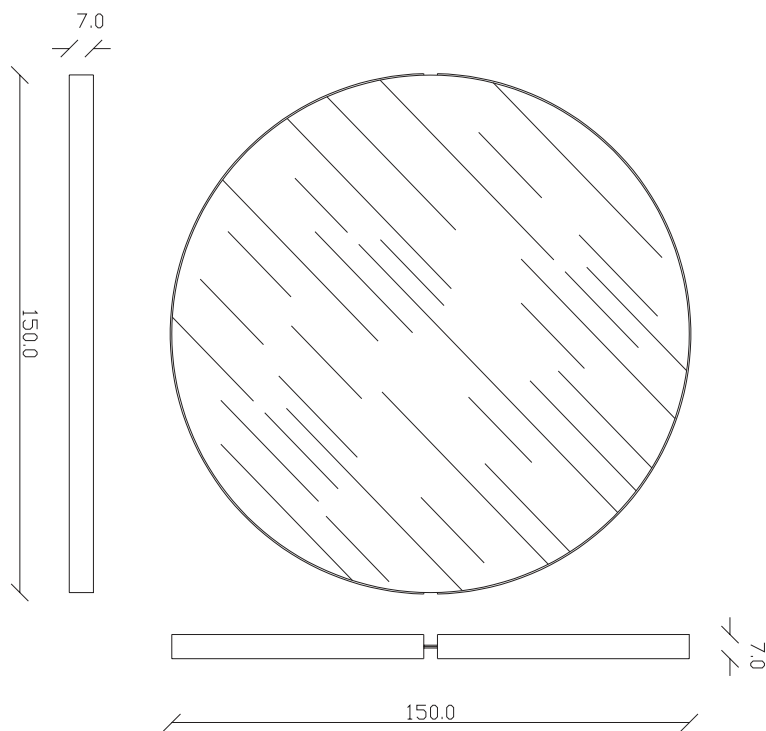

art. A196

diametro $\varnothing$ 150 cm

SPECCHIO VISTA FRONTALE / front view mirror