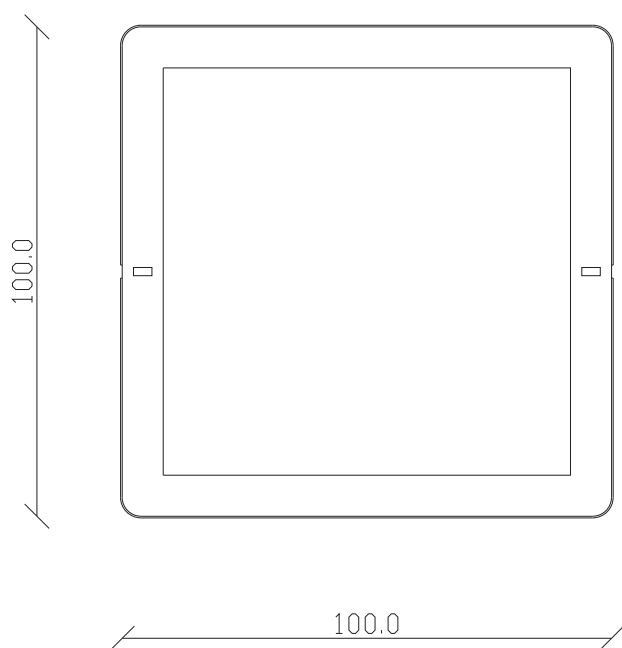

art. A246  
190x40 cm  
kg 22 - m<sup>3</sup>0,08

SPECCHIO VISTA FRONTALE / front view mirror

SPECCHIO VISTA RETRO / rear view mirror

art. A242  
100x100 cm  
kg 10 - m<sup>3</sup>0,10

### SPECCHIO VISTA RETRO / rear view mirror

art. A240  
diametro  $\varnothing$  120 cm  
kg 10 - m<sup>3</sup>0,10

SPECCHIO VISTA FRONTALE / front view mirror

SPECCHIO VISTA RETRO / rear view mirror

art. A223  
190x85 cm

SPECCHIO VISTA FRONTALE / front view mirror

SPECCHIO VISTA RETRO / rear view mirror

art. A221  
120x120 cm

SPECCHIO VISTA FRONTALE / front view mirror

SPECCHIO VISTA RETRO / rear view mirror

art. A205  
diametro  $\varnothing$  120 cm

## SPECCHIO VISTA RETRO / rear view mirror

art. A196

diametro  $\varnothing$  150 cm