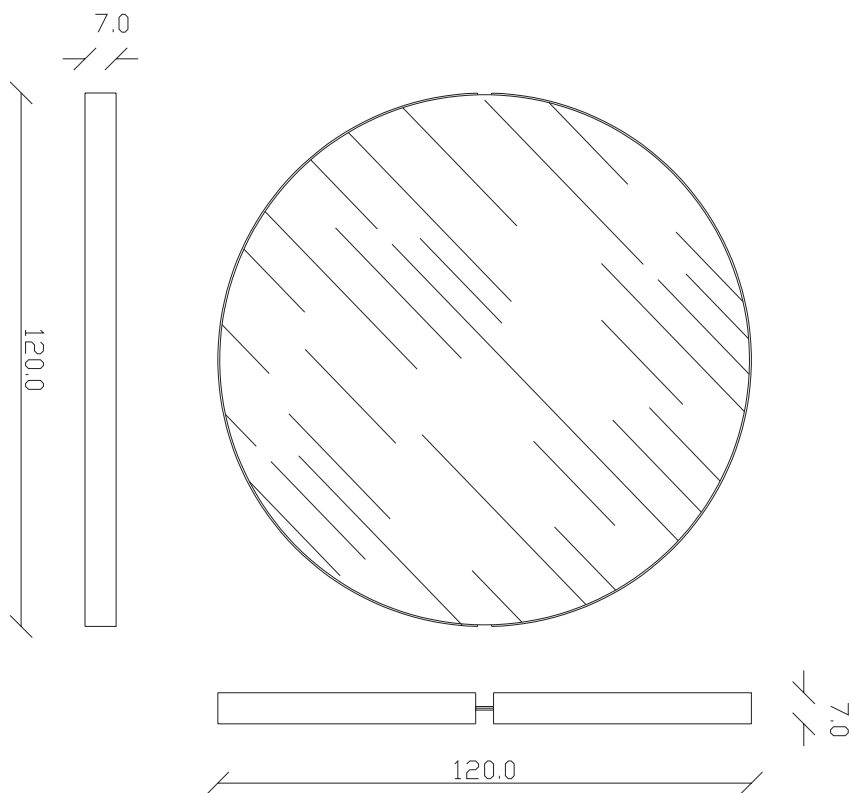

art. A246  
190x40 cm  
kg 22 - m<sup>3</sup>0,08

SPECCHIO VISTA FRONTALE / front view mirror

SPECCHIO VISTA RETRO / rear view mirror

art. A242  
100x100 cm  
kg 10 - m<sup>3</sup>0,10

### SPECCHIO VISTA RETRO / rear view mirror

art. A240  
diametro  $\varnothing$  120 cm  
kg 10 - m<sup>3</sup>0,10

SPECCHIO VISTA FRONTALE / front view mirror

SPECCHIO VISTA RETRO / rear view mirror

art. A223  
190x85 cm

SPECCHIO VISTA FRONTALE / front view mirror

SPECCHIO VISTA RETRO / rear view mirror

art. A221  
120x120 cm

SPECCHIO VISTA FRONTALE / front view mirror

SPECCHIO VISTA RETRO / rear view mirror

art. A205  
diametro  $\varnothing$  120 cm

## SPECCHIO VISTA RETRO / rear view mirror

art. A196

diametro  $\varnothing$  150 cm