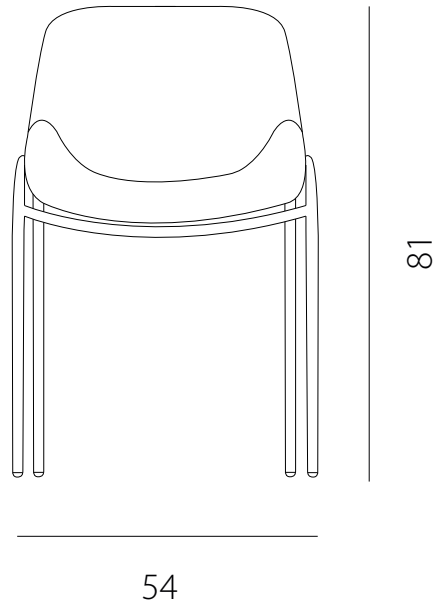

art. GNSB

L 54 x P 56 x H 81 cm / Hs 48 cm

SEDIA VISTA FRONTALE / front view chair

SEDIA VISTA LATERALE / side view chair

art. GNCB

L 54 x P 56 x H 81 cm / Hs 48 cm - H bracc. 76 cm

SEDIA VISTA FRONTALE / front view chair

SEDIA VISTA LATERALE / side view chair

art. GNS4

L 54 x P 56 x H 81 cm / Hs 48 cm

SEDIA VISTA FRONTALE / front view chair

SEDIA VISTA LATERALE / side view chair

art. GNC4

L 54 x P 56 x H 81 cm / Hs 48 cm - H bracc. 76 cm

SEDIA VISTA FRONTALE / front view chair

SEDIA VISTA LATERALE / side view chair

art. GCNC

L 70 x P 65 x H 81 cm / Hs 45 cm - H bracc. 76 cm

SEDIA VISTA FRONTALE / front view chair

SEDIA VISTA LATERALE / side view chair

art. GBNS

L 54 x P 56 x H 102 cm / Hs 65 cm

SEDIA VISTA FRONTALE / front view chair

SEDIA VISTA LATERALE / side view chair

art. GBNS

L 54 x P 56 x H 112 cm / Hs 75 cm

SEDIA VISTA FRONTALE / front view chair