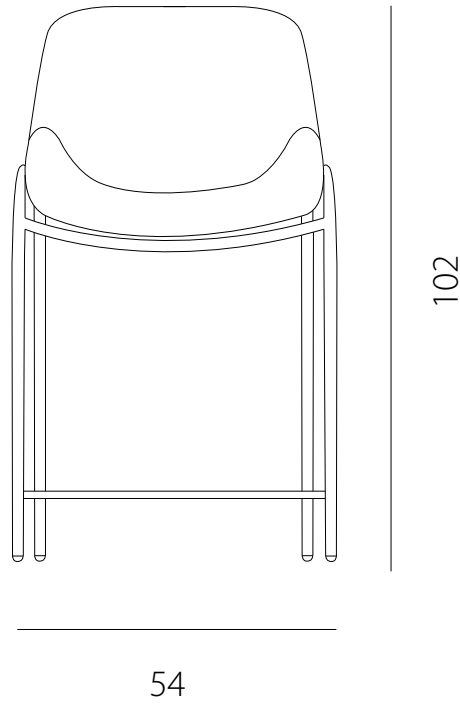

art. GNSB

L 54 x P 56 x H 81 cm / Hs 48 cm

SEDIA VISTA FRONTALE / front view chair

SEDIA VISTA LATERALE / side view chair

art. GNCB

L 54 x P 56 x H 81 cm / Hs 48 cm - H bracc. 76 cm

SEDIA VISTA FRONTALE / front view chair

SEDIA VISTA LATERALE / side view chair

art. GNS4

L 54 x P 56 x H 81 cm / Hs 48 cm

SEDIA VISTA FRONTALE / front view chair

SEDIA VISTA LATERALE / side view chair

art. GNC4

L 54 x P 56 x H 81 cm / Hs 48 cm - H bracc. 76 cm

SEDIA VISTA FRONTALE / front view chair

SEDIA VISTA LATERALE / side view chair

art. GCNC

L 70 x P 65 x H 81 cm / Hs 45 cm - H bracc. 76 cm

SEDIA VISTA FRONTALE / front view chair

SEDIA VISTA LATERALE / side view chair

art. GBNS

L 54 x P 56 x H 102 cm / Hs 65 cm

SEDIA VISTA FRONTALE / front view chair

SEDIA VISTA LATERALE / side view chair

art. GBNS

L 54 x P 56 x H 112 cm / Hs 75 cm

SEDIA VISTA FRONTALE / front view chair