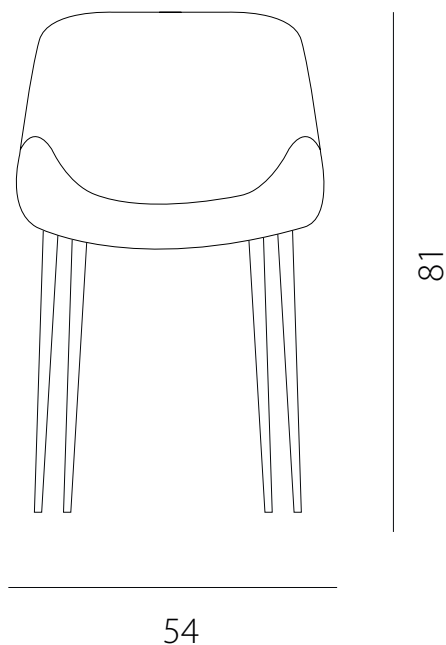

art. GNSB

L 54 x P 56 x H 81 cm / Hs 48 cm

SEDIA VISTA FRONTALE / front view chair

SEDIA VISTA LATERALE / side view chair

art. GNCB

L 54 x P 56 x H 81 cm / Hs 48 cm - H bracc. 76 cm

SEDIA VISTA FRONTALE / front view chair

SEDIA VISTA LATERALE / side view chair

art. GNS4

L 54 x P 56 x H 81 cm / Hs 48 cm

SEDIA VISTA FRONTALE / front view chair

SEDIA VISTA LATERALE / side view chair

art. GNC4

L 54 x P 56 x H 81 cm / Hs 48 cm - H bracc. 76 cm

SEDIA VISTA FRONTALE / front view chair

SEDIA VISTA LATERALE / side view chair

art. GCNC

L 70 x P 65 x H 81 cm / Hs 45 cm - H bracc. 76 cm

SEDIA VISTA FRONTALE / front view chair

SEDIA VISTA LATERALE / side view chair

art. GBNS

L 54 x P 56 x H 102 cm / Hs 65 cm

SEDIA VISTA FRONTALE / front view chair

SEDIA VISTA LATERALE / side view chair

art. GBNS

L 54 x P 56 x H 112 cm / Hs 75 cm

SEDIA VISTA FRONTALE / front view chair