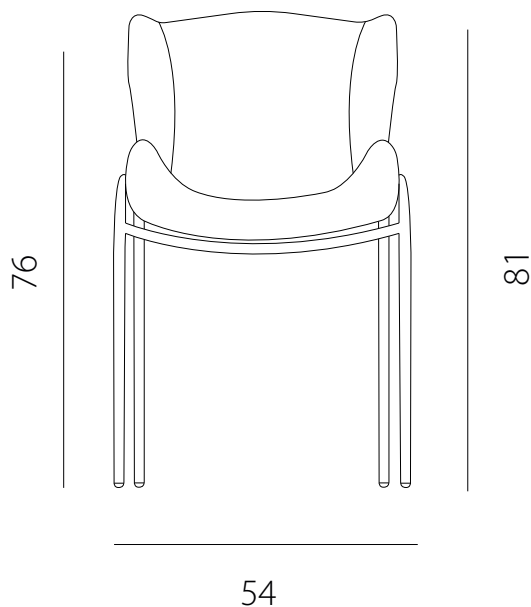

art. GNSB

L 54 x P 56 x H 81 cm / Hs 48 cm

SEDIA VISTA FRONTALE / front view chair

SEDIA VISTA LATERALE / side view chair

art. GNCB

L 54 x P 56 x H 81 cm / Hs 48 cm - H bracc. 76 cm

SEDIA VISTA FRONTALE / front view chair

SEDIA VISTA LATERALE / side view chair

art. GNS4

L 54 x P 56 x H 81 cm / Hs 48 cm

SEDIA VISTA FRONTALE / front view chair

SEDIA VISTA LATERALE / side view chair

art. GNC4

L 54 x P 56 x H 81 cm / Hs 48 cm - H bracc. 76 cm

SEDIA VISTA FRONTALE / front view chair

SEDIA VISTA LATERALE / side view chair

art. GCNC

L 70 x P 65 x H 81 cm / Hs 45 cm - H bracc. 76 cm

SEDIA VISTA FRONTALE / front view chair

SEDIA VISTA LATERALE / side view chair

art. GBNS

L 54 x P 56 x H 102 cm / Hs 65 cm

SEDIA VISTA FRONTALE / front view chair

SEDIA VISTA LATERALE / side view chair

art. GBNS

L 54 x P 56 x H 112 cm / Hs 75 cm

SEDIA VISTA FRONTALE / front view chair