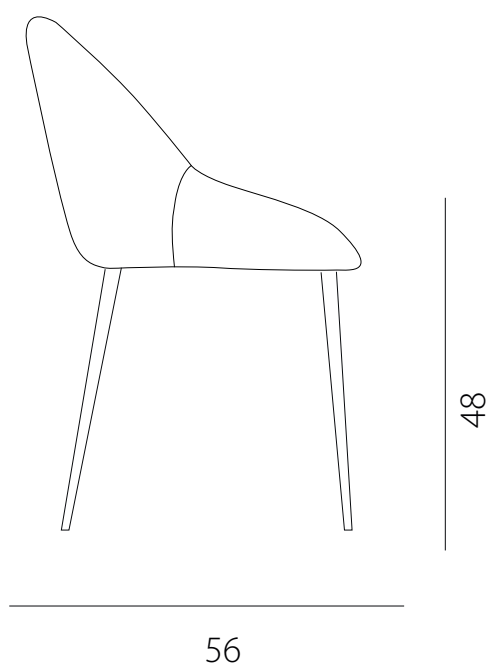

art. GNSB

L 54 x P 56 x H 81 cm / Hs 48 cm

SEDIA VISTA FRONTALE / front view chair

SEDIA VISTA LATERALE / side view chair

art. GNCB

L 54 x P 56 x H 81 cm / Hs 48 cm - H bracc. 76 cm

SEDIA VISTA FRONTALE / front view chair

SEDIA VISTA LATERALE / side view chair

art. GNS4

L 54 x P 56 x H 81 cm / Hs 48 cm

SEDIA VISTA FRONTALE / front view chair

SEDIA VISTA LATERALE / side view chair

art. GNC4

L 54 x P 56 x H 81 cm / Hs 48 cm - H bracc. 76 cm

SEDIA VISTA FRONTALE / front view chair

SEDIA VISTA LATERALE / side view chair

art. GCNC

L 70 x P 65 x H 81 cm / Hs 45 cm - H bracc. 76 cm

SEDIA VISTA FRONTALE / front view chair

SEDIA VISTA LATERALE / side view chair

art. GBNS

L 54 x P 56 x H 102 cm / Hs 65 cm

SEDIA VISTA FRONTALE / front view chair

SEDIA VISTA LATERALE / side view chair

art. GBNS

L 54 x P 56 x H 112 cm / Hs 75 cm

SEDIA VISTA FRONTALE / front view chair