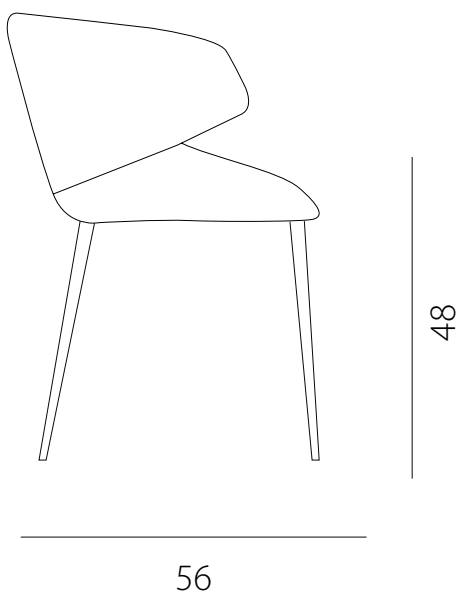

art. GNSB

L 54 x P 56 x H 81 cm / Hs 48 cm

SEDIA VISTA FRONTALE / front view chair

SEDIA VISTA LATERALE / side view chair

art. GNCB

L 54 x P 56 x H 81 cm / Hs 48 cm - H bracc. 76 cm

SEDIA VISTA FRONTALE / front view chair

SEDIA VISTA LATERALE / side view chair

art. GNS4

L 54 x P 56 x H 81 cm / Hs 48 cm

SEDIA VISTA FRONTALE / front view chair

SEDIA VISTA LATERALE / side view chair

art. GNC4

L 54 x P 56 x H 81 cm / Hs 48 cm - H bracc. 76 cm

SEDIA VISTA FRONTALE / front view chair

SEDIA VISTA LATERALE / side view chair

art. GCNC

L 70 x P 65 x H 81 cm / Hs 45 cm - H bracc. 76 cm

SEDIA VISTA FRONTALE / front view chair

SEDIA VISTA LATERALE / side view chair

art. GBNS

L 54 x P 56 x H 102 cm / Hs 65 cm

SEDIA VISTA FRONTALE / front view chair

SEDIA VISTA LATERALE / side view chair

art. GBNS

L 54 x P 56 x H 112 cm / Hs 75 cm

SEDIA VISTA FRONTALE / front view chair