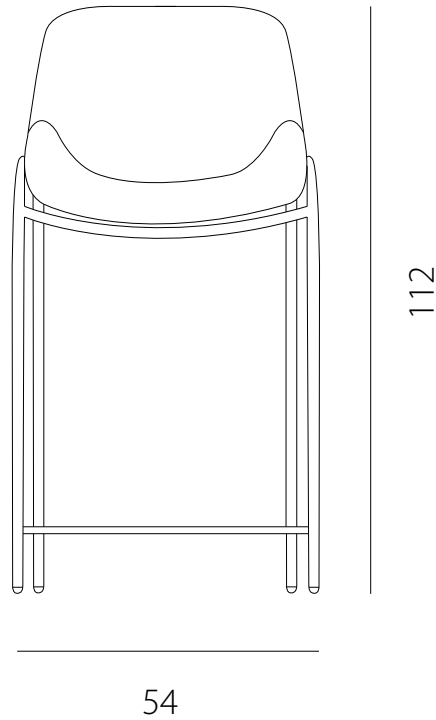

art. GNSB

L 54 x P 56 x H 81 cm / Hs 48 cm

SEDIA VISTA FRONTALE / front view chair

SEDIA VISTA LATERALE / side view chair

art. GNCB

L 54 x P 56 x H 81 cm / Hs 48 cm - H bracc. 76 cm

SEDIA VISTA FRONTALE / front view chair

SEDIA VISTA LATERALE / side view chair

art. GNS4

L 54 x P 56 x H 81 cm / Hs 48 cm

SEDIA VISTA FRONTALE / front view chair

SEDIA VISTA LATERALE / side view chair

art. GNC4

L 54 x P 56 x H 81 cm / Hs 48 cm - H bracc. 76 cm

SEDIA VISTA FRONTALE / front view chair

SEDIA VISTA LATERALE / side view chair

art. GCNC

L 70 x P 65 x H 81 cm / Hs 45 cm - H bracc. 76 cm

SEDIA VISTA FRONTALE / front view chair

SEDIA VISTA LATERALE / side view chair

art. GBNS

L 54 x P 56 x H 102 cm / Hs 65 cm

SEDIA VISTA FRONTALE / front view chair

SEDIA VISTA LATERALE / side view chair

art. GBNS

L 54 x P 56 x H 112 cm / Hs 75 cm

SEDIA VISTA FRONTALE / front view chair