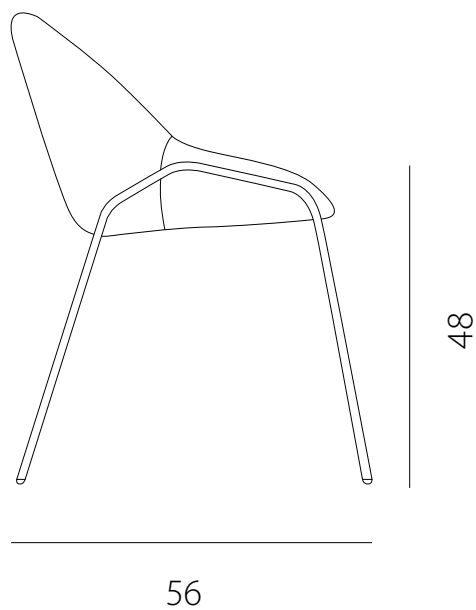

art. GNSB

L 54 x P 56 x H 81 cm / Hs 48 cm

SEDIA VISTA FRONTALE / front view chair

SEDIA VISTA LATERALE / side view chair

art. GNCB

L 54 x P 56 x H 81 cm / Hs 48 cm - H bracc. 76 cm

SEDIA VISTA FRONTALE / front view chair

SEDIA VISTA LATERALE / side view chair

art. GNS4

L 54 x P 56 x H 81 cm / Hs 48 cm

SEDIA VISTA FRONTALE / front view chair

SEDIA VISTA LATERALE / side view chair

art. GNC4

L 54 x P 56 x H 81 cm / Hs 48 cm - H bracc. 76 cm

SEDIA VISTA FRONTALE / front view chair

SEDIA VISTA LATERALE / side view chair

art. GCNC

L 70 x P 65 x H 81 cm / Hs 45 cm - H bracc. 76 cm

SEDIA VISTA FRONTALE / front view chair

SEDIA VISTA LATERALE / side view chair

art. GBNS

L 54 x P 56 x H 102 cm / Hs 65 cm

SEDIA VISTA FRONTALE / front view chair

SEDIA VISTA LATERALE / side view chair

art. GBNS

L 54 x P 56 x H 112 cm / Hs 75 cm

SEDIA VISTA FRONTALE / front view chair