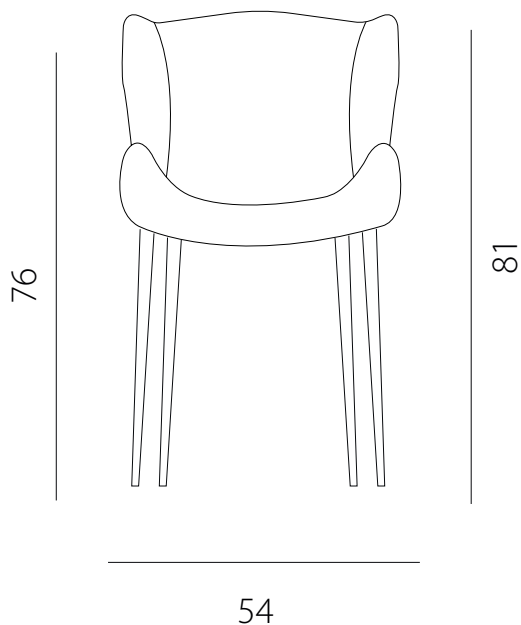

art. GNSB

L 54 x P 56 x H 81 cm / Hs 48 cm

SEDIA VISTA FRONTALE / front view chair

SEDIA VISTA LATERALE / side view chair

art. GNCB

L 54 x P 56 x H 81 cm / Hs 48 cm - H bracc. 76 cm

SEDIA VISTA FRONTALE / front view chair

SEDIA VISTA LATERALE / side view chair

art. GNS4

L 54 x P 56 x H 81 cm / Hs 48 cm

SEDIA VISTA FRONTALE / front view chair

SEDIA VISTA LATERALE / side view chair

art. GNC4

L 54 x P 56 x H 81 cm / Hs 48 cm - H bracc. 76 cm

SEDIA VISTA FRONTALE / front view chair

SEDIA VISTA LATERALE / side view chair

art. GCNC

L 70 x P 65 x H 81 cm / Hs 45 cm - H bracc. 76 cm

SEDIA VISTA FRONTALE / front view chair

SEDIA VISTA LATERALE / side view chair

art. GBNS

L 54 x P 56 x H 102 cm / Hs 65 cm

SEDIA VISTA FRONTALE / front view chair

SEDIA VISTA LATERALE / side view chair

art. GBNS

L 54 x P 56 x H 112 cm / Hs 75 cm

SEDIA VISTA FRONTALE / front view chair