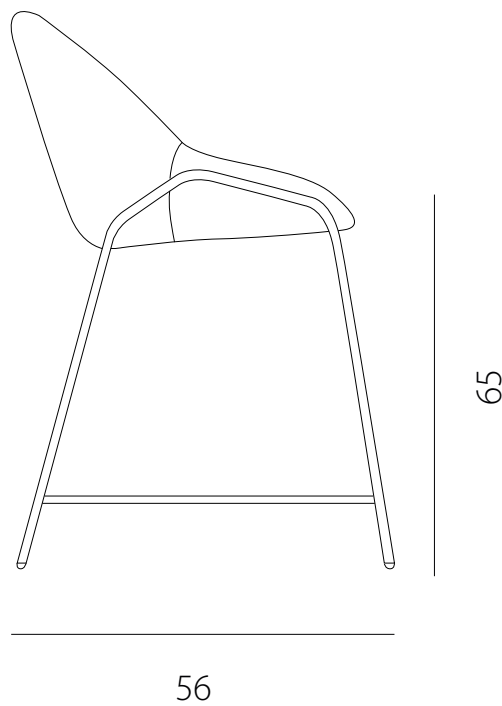

art. GNSB

L 54 x P 56 x H 81 cm / Hs 48 cm

SEDIA VISTA FRONTALE / front view chair

SEDIA VISTA LATERALE / side view chair

art. GNCB

L 54 x P 56 x H 81 cm / Hs 48 cm - H bracc. 76 cm

SEDIA VISTA FRONTALE / front view chair

SEDIA VISTA LATERALE / side view chair

art. GNS4

L 54 x P 56 x H 81 cm / Hs 48 cm

SEDIA VISTA FRONTALE / front view chair

SEDIA VISTA LATERALE / side view chair

art. GNC4

L 54 x P 56 x H 81 cm / Hs 48 cm - H bracc. 76 cm

SEDIA VISTA FRONTALE / front view chair

SEDIA VISTA LATERALE / side view chair

art. GCNC

L 70 x P 65 x H 81 cm / Hs 45 cm - H bracc. 76 cm

SEDIA VISTA FRONTALE / front view chair

SEDIA VISTA LATERALE / side view chair

art. GBNS

L 54 x P 56 x H 102 cm / Hs 65 cm

SEDIA VISTA FRONTALE / front view chair

SEDIA VISTA LATERALE / side view chair

art. GBNS

L 54 x P 56 x H 112 cm / Hs 75 cm

SEDIA VISTA FRONTALE / front view chair