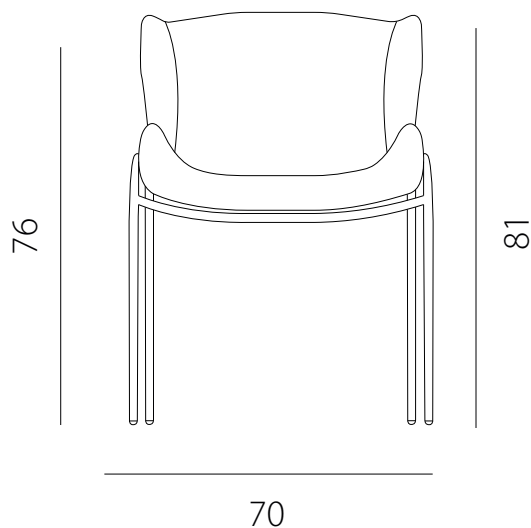

art. GNSB

L 54 x P 56 x H 81 cm / Hs 48 cm

SEDIA VISTA FRONTALE / front view chair

SEDIA VISTA LATERALE / side view chair

art. GNCB

L 54 x P 56 x H 81 cm / Hs 48 cm - H bracc. 76 cm

SEDIA VISTA FRONTALE / front view chair

SEDIA VISTA LATERALE / side view chair

art. GNS4

L 54 x P 56 x H 81 cm / Hs 48 cm

SEDIA VISTA FRONTALE / front view chair

SEDIA VISTA LATERALE / side view chair

art. GNC4

L 54 x P 56 x H 81 cm / Hs 48 cm - H bracc. 76 cm

SEDIA VISTA FRONTALE / front view chair

SEDIA VISTA LATERALE / side view chair

art. GCNC

L 70 x P 65 x H 81 cm / Hs 45 cm - H bracc. 76 cm

SEDIA VISTA FRONTALE / front view chair

SEDIA VISTA LATERALE / side view chair

art. GBNS

L 54 x P 56 x H 102 cm / Hs 65 cm

SEDIA VISTA FRONTALE / front view chair

SEDIA VISTA LATERALE / side view chair

art. GBNS

L 54 x P 56 x H 112 cm / Hs 75 cm

SEDIA VISTA FRONTALE / front view chair