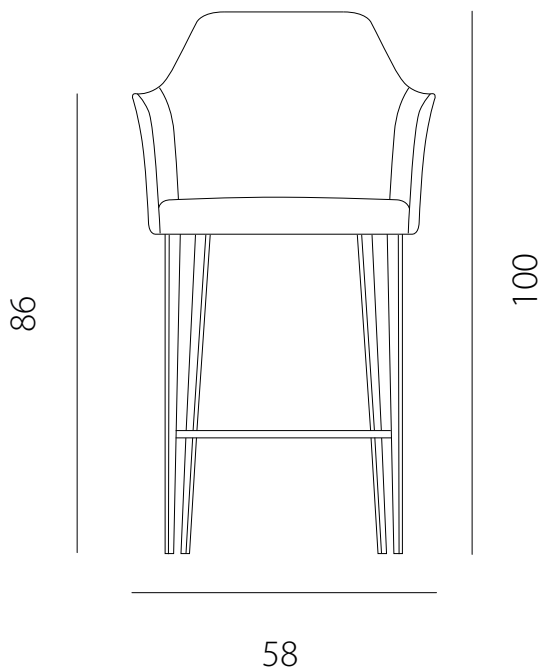

art. GBCS

L 58 x P 55 x H 100 cm / Hs 65 cm

SGABELLO VISTA FRONTALE / front view chair

SGABELLO VISTA LATERALE / side view chair

art. GBCS

L 58 x P 55 x H 110 cm / Hs 75 cm

SGABELLO VISTA FRONTALE / front view chair

SEDIA VISTA FRONTALE / front view chair

SEDIA VISTA LATERALE / side view chair

art. GCAG

L 58 x P 55 x H 80 cm / Hs 45 cm - H bracc. H 66 cm

SEDIA VISTA FRONTALE / front view chair

SEDIA VISTA LATERALE / side view chair

art. GCCG

L 65 x P 55 x H 80 cm / Hs 45 cm - H bracc. H 66 cm

SEDIA VISTA FRONTALE / front view chair

SEDIA VISTA LATERALE / side view chair

art. GBCA

L 58 x P 55 x H 100 cm / Hs 65 cm - Hbracc. H 86 cm

SEDIA VISTA FRONTALE / front view chair

SEDIA VISTA LATERALE / side view chair

art. GBCA

L 58 x P 55 x H 110 cm / Hs 75 cm - Hbracc. H 96 cm

SEDIA VISTA FRONTALE / front view chair

SEDIA VISTA LATERALE / side view chair