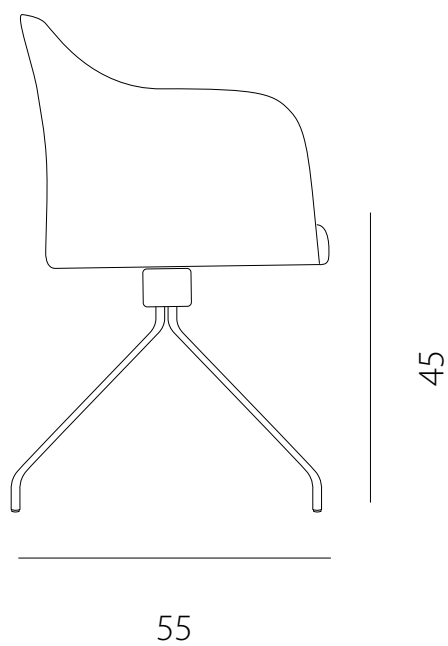

SGABELLO VISTA LATERALE / side view chair

art. GCAR

L 58 x P 55 x H 80 cm / Hs 47 cm - H bracc. H 66 cm

SEDIA VISTA FRONTALE / front view chair

SEDIA VISTA LATERALE / side view chair

art. GCCA

L 65 x P 55 x H 80 cm / Hs 47 cm - H bracc. H 66 cm

SEDIA VISTA FRONTALE / front view chair

SEDIA VISTA LATERALE / side view chair

art. GCAG

L 58 x P 55 x H 80 cm / Hs 45 cm - H bracc. H 66 cm

SEDIA VISTA FRONTALE / front view chair

SEDIA VISTA LATERALE / side view chair

art. GCCG

L 65 x P 55 x H 80 cm / Hs 45 cm - H bracc. H 66 cm

SEDIA VISTA FRONTALE / front view chair

SEDIA VISTA LATERALE / side view chair

art. GBCA

L 58 x P 55 x H 100 cm / Hs 65 cm - Hbracc. H 86 cm

SEDIA VISTA FRONTALE / front view chair

SEDIA VISTA LATERALE / side view chair

art. GBCA

L 58 x P 55 x H 110 cm / Hs 75 cm - Hbracc. H 96 cm

SEDIA VISTA FRONTALE / front view chair

SEDIA VISTA LATERALE / side view chair