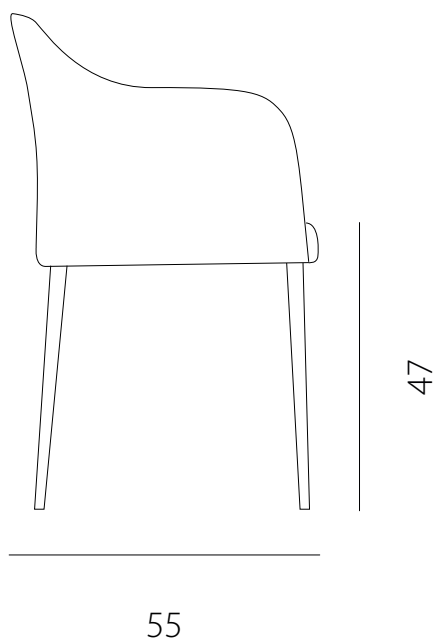

art. GBCS

L 58 x P 55 x H 100 cm / Hs 65 cm

SGABELLO VISTA FRONTALE / front view chair

SGABELLO VISTA LATERALE / side view chair

art. GBCS

L 58 x P 55 x H 110 cm / Hs 75 cm

SGABELLO VISTA FRONTALE / front view chair

SGABELLO VISTA LATERALE / side view chair

art. GCAR

L 58 x P 55 x H 80 cm / Hs 47 cm - H bracc. H 66 cm

SEDIA VISTA FRONTALE / front view chair

SEDIA VISTA LATERALE / side view chair

art. GCCA

L 65 x P 55 x H 80 cm / Hs 47 cm - H bracc. H 66 cm

SEDIA VISTA FRONTALE / front view chair

SEDIA VISTA LATERALE / side view chair

art. GCAG

L 58 x P 55 x H 80 cm / Hs 45 cm - H bracc. H 66 cm

SEDIA VISTA FRONTALE / front view chair

SEDIA VISTA LATERALE / side view chair

art. GCCG

L 65 x P 55 x H 80 cm / Hs 45 cm - H bracc. H 66 cm

SEDIA VISTA FRONTALE / front view chair

SEDIA VISTA LATERALE / side view chair

art. GBCA

L 58 x P 55 x H 100 cm / Hs 65 cm - Hbracc. H 86 cm

SEDIA VISTA FRONTALE / front view chair