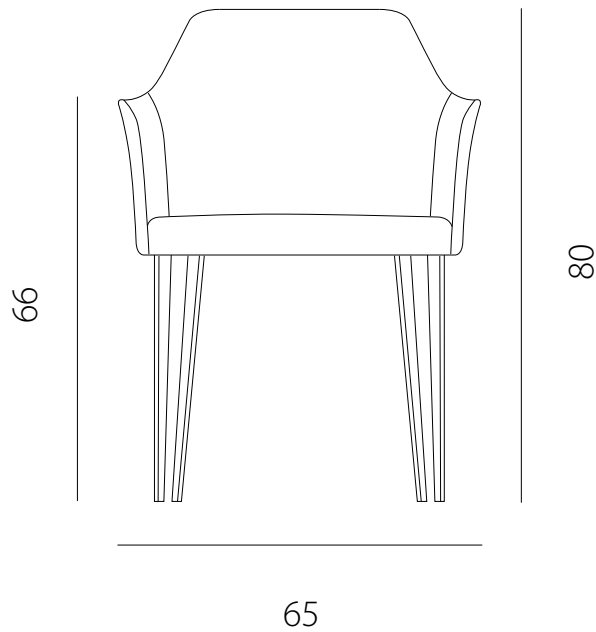

art. GBCS

L 58 x P 55 x H 100 cm / Hs 65 cm

SGABELLO VISTA FRONTALE / front view chair

SGABELLO VISTA LATERALE / side view chair

art. GBCS

L 58 x P 55 x H 110 cm / Hs 75 cm

SGABELLO VISTA FRONTALE / front view chair

SGABELLO VISTA LATERALE / side view chair

art. GCAR

L 58 x P 55 x H 80 cm / Hs 47 cm - H bracc. H 66 cm

SEDIA VISTA FRONTALE / front view chair

SEDIA VISTA LATERALE / side view chair

art. GCCA

L 65 x P 55 x H 80 cm / Hs 47 cm - H bracc. H 66 cm

SEDIA VISTA FRONTALE / front view chair

SEDIA VISTA LATERALE / side view chair

art. GCAG

L 58 x P 55 x H 80 cm / Hs 45 cm - H bracc. H 66 cm

SEDIA VISTA FRONTALE / front view chair

SEDIA VISTA LATERALE / side view chair

art. GCCG

L 65 x P 55 x H 80 cm / Hs 45 cm - H bracc. H 66 cm

SEDIA VISTA FRONTALE / front view chair

SEDIA VISTA LATERALE / side view chair

art. GBCA

L 58 x P 55 x H 100 cm / Hs 65 cm - Hbracc. H 86 cm

SEDIA VISTA FRONTALE / front view chair