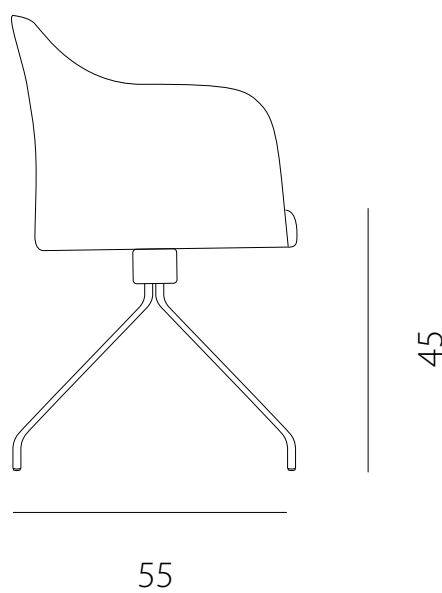

SGABELLO VISTA LATERALE / side view chair

art. GCAR

L 58 x P 55 x H 80 cm / Hs 47 cm - H bracc. H 66 cm

SEDIA VISTA FRONTALE / front view chair

SEDIA VISTA LATERALE / side view chair

art. GCCA

L 65 x P 55 x H 80 cm / Hs 47 cm - H bracc. H 66 cm

SEDIA VISTA FRONTALE / front view chair

SEDIA VISTA LATERALE / side view chair

art. GCAG

L 58 x P 55 x H 80 cm / Hs 45 cm - H bracc. H 66 cm

SEDIA VISTA FRONTALE / front view chair

SEDIA VISTA LATERALE / side view chair

art. GCCG

L 65 x P 55 x H 80 cm / Hs 45 cm - H bracc. H 66 cm

SEDIA VISTA FRONTALE / front view chair

SEDIA VISTA LATERALE / side view chair

art. GBCA

L 58 x P 55 x H 100 cm / Hs 65 cm - Hbracc. H 86 cm

SEDIA VISTA FRONTALE / front view chair

SEDIA VISTA LATERALE / side view chair

art. GBCA

L 58 x P 55 x H 110 cm / Hs 75 cm - Hbracc. H 96 cm

SEDIA VISTA FRONTALE / front view chair

SEDIA VISTA LATERALE / side view chair