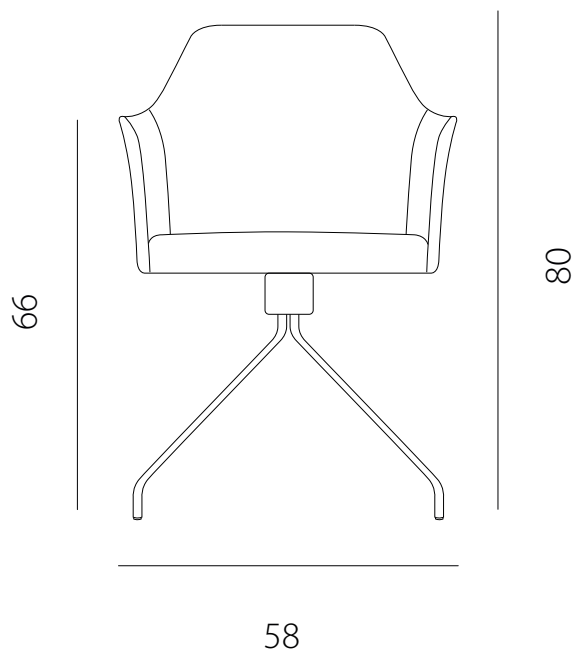

SGABELLO VISTA LATERALE / side view chair

art. GCAR

L 58 x P 55 x H 80 cm / Hs 47 cm - H bracc. H 66 cm

SEDIA VISTA FRONTALE / front view chair

SEDIA VISTA LATERALE / side view chair

art. GCCA

L 65 x P 55 x H 80 cm / Hs 47 cm - H bracc. H 66 cm

SEDIA VISTA FRONTALE / front view chair

SEDIA VISTA LATERALE / side view chair

art. GCAG

L 58 x P 55 x H 80 cm / Hs 45 cm - H bracc. H 66 cm

SEDIA VISTA FRONTALE / front view chair

SEDIA VISTA LATERALE / side view chair

art. GCCG

L 65 x P 55 x H 80 cm / Hs 45 cm - H bracc. H 66 cm

SEDIA VISTA FRONTALE / front view chair

SEDIA VISTA LATERALE / side view chair

art. GBCA

L 58 x P 55 x H 100 cm / Hs 65 cm - Hbracc. H 86 cm

SEDIA VISTA FRONTALE / front view chair

SEDIA VISTA LATERALE / side view chair

art. GBCA

L 58 x P 55 x H 110 cm / Hs 75 cm - Hbracc. H 96 cm

SEDIA VISTA FRONTALE / front view chair

SEDIA VISTA LATERALE / side view chair