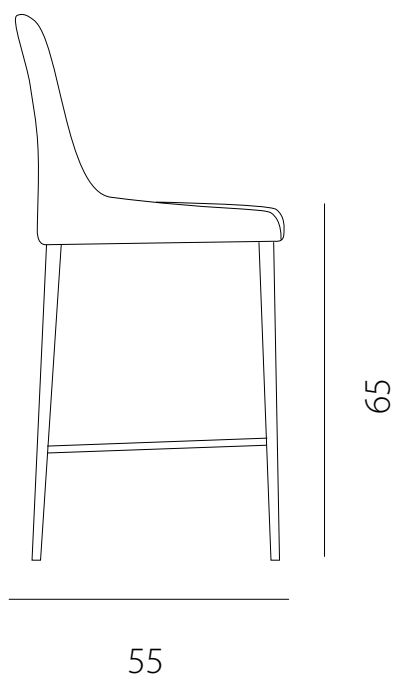

art. GCRS

L 58 x P 55 x H 80 cm / Hs 47 cm

SEDIA VISTA FRONTALE / front view chair

SEDIA VISTA LATERALE / side view chair

art. GGCS

L 58 x P 55 x H 80 cm / Hs 47 cm

SEDIA VISTA FRONTALE / front view chair

SEDIA VISTA LATERALE / side view chair

art. GBCS

L 58 x P 55 x H 100 cm / Hs 65 cm

SGABELLO VISTA FRONTALE / front view chair

SGABELLO VISTA LATERALE / side view chair

art. GBCS

L 58 x P 55 x H 110 cm / Hs 75 cm

SGABELLO VISTA FRONTALE / front view chair

SGABELLO VISTA LATERALE / side view chair

art. GCAR

L 58 x P 55 x H 80 cm / Hs 47 cm - H bracc. H 66 cm

SEDIA VISTA FRONTALE / front view chair

SEDIA VISTA LATERALE / side view chair

art. GCCA

L 65 x P 55 x H 80 cm / Hs 47 cm - H bracc. H 66 cm

SEDIA VISTA FRONTALE / front view chair

SEDIA VISTA LATERALE / side view chair

art. GCAG

L 58 x P 55 x H 80 cm / Hs 45 cm - H bracc. H 66 cm

SEDIA VISTA FRONTALE / front view chair

SEDIA VISTA LATERALE / side view chair