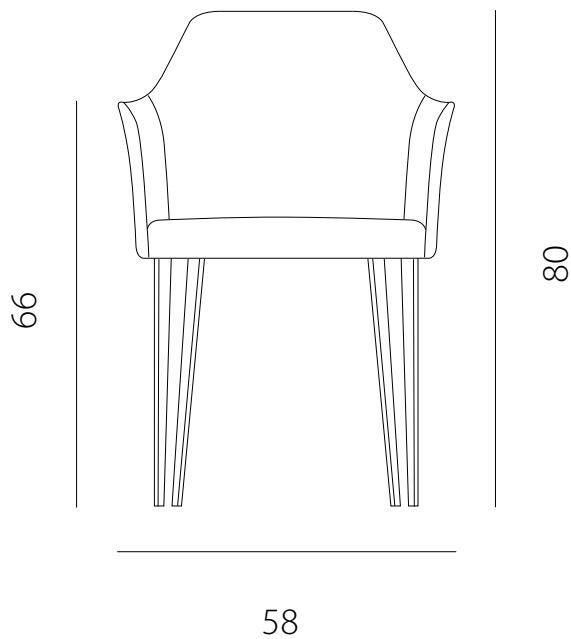

art. GCRS

L 58 x P 55 x H 80 cm / Hs 47 cm

SEDIA VISTA FRONTALE / front view chair

SEDIA VISTA LATERALE / side view chair

art. GGCS

L 58 x P 55 x H 80 cm / Hs 47 cm

SEDIA VISTA FRONTALE / front view chair

SEDIA VISTA LATERALE / side view chair

art. GBCS

L 58 x P 55 x H 100 cm / Hs 65 cm

SGABELLO VISTA FRONTALE / front view chair

SGABELLO VISTA LATERALE / side view chair

art. GBCS

L 58 x P 55 x H 110 cm / Hs 75 cm

SGABELLO VISTA FRONTALE / front view chair

SGABELLO VISTA LATERALE / side view chair

art. GCAR

L 58 x P 55 x H 80 cm / Hs 47 cm - H bracc. H 66 cm

SEDIA VISTA FRONTALE / front view chair

SEDIA VISTA LATERALE / side view chair

art. GCCA

L 65 x P 55 x H 80 cm / Hs 47 cm - H bracc. H 66 cm

SEDIA VISTA FRONTALE / front view chair

SEDIA VISTA LATERALE / side view chair

art. GCAG

L 58 x P 55 x H 80 cm / Hs 45 cm - H bracc. H 66 cm

SEDIA VISTA FRONTALE / front view chair

SEDIA VISTA LATERALE / side view chair