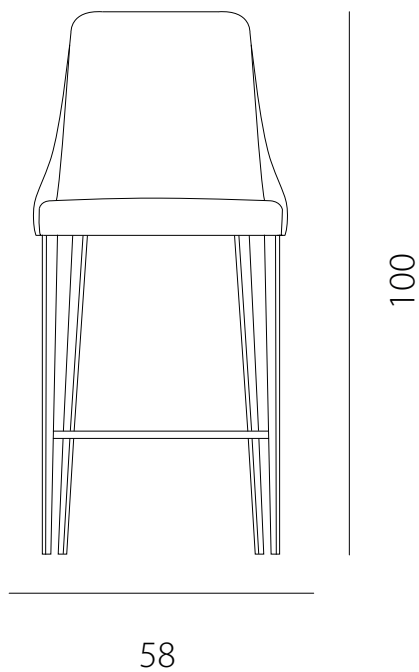

art. GCRS

L 58 x P 55 x H 80 cm / Hs 47 cm

SEDIA VISTA FRONTALE / front view chair

SEDIA VISTA LATERALE / side view chair

art. GGCS

L 58 x P 55 x H 80 cm / Hs 47 cm

SEDIA VISTA FRONTALE / front view chair

SEDIA VISTA LATERALE / side view chair

art. GBCS

L 58 x P 55 x H 100 cm / Hs 65 cm

SGABELLO VISTA FRONTALE / front view chair

SGABELLO VISTA LATERALE / side view chair

art. GBCS

L 58 x P 55 x H 110 cm / Hs 75 cm

SGABELLO VISTA FRONTALE / front view chair

SGABELLO VISTA LATERALE / side view chair

art. GCAR

L 58 x P 55 x H 80 cm / Hs 47 cm - H bracc. H 66 cm

SEDIA VISTA FRONTALE / front view chair

SEDIA VISTA LATERALE / side view chair

art. GCCA

L 65 x P 55 x H 80 cm / Hs 47 cm - H bracc. H 66 cm

SEDIA VISTA FRONTALE / front view chair

SEDIA VISTA LATERALE / side view chair

art. GCAG

L 58 x P 55 x H 80 cm / Hs 45 cm - H bracc. H 66 cm

SEDIA VISTA FRONTALE / front view chair

SEDIA VISTA LATERALE / side view chair