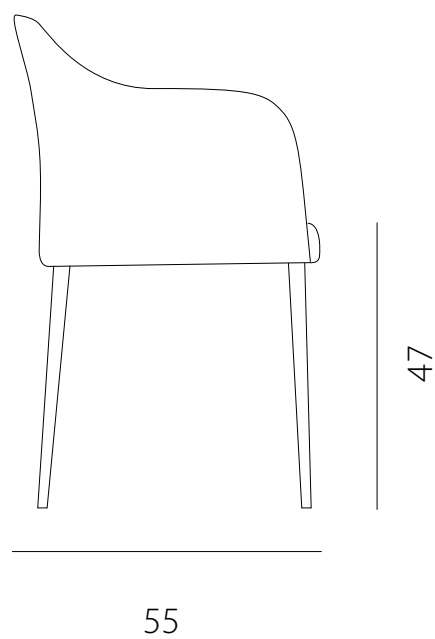

art. GBCS

L 58 x P 55 x H 100 cm / Hs 65 cm

SGABELLO VISTA FRONTALE / front view chair

SGABELLO VISTA LATERALE / side view chair

art. GBCS

L 58 x P 55 x H 110 cm / Hs 75 cm

SGABELLO VISTA FRONTALE / front view chair

SGABELLO VISTA LATERALE / side view chair

art. GCAR

L 58 x P 55 x H 80 cm / Hs 47 cm - H bracc. H 66 cm

SEDIA VISTA FRONTALE / front view chair

SEDIA VISTA LATERALE / side view chair

art. GCCA

L 65 x P 55 x H 80 cm / Hs 47 cm - H bracc. H 66 cm

SEDIA VISTA FRONTALE / front view chair

SEDIA VISTA LATERALE / side view chair

art. GCAG

L 58 x P 55 x H 80 cm / Hs 45 cm - H bracc. H 66 cm

SEDIA VISTA FRONTALE / front view chair

SEDIA VISTA LATERALE / side view chair

art. GCCG

L 65 x P 55 x H 80 cm / Hs 45 cm - H bracc. H 66 cm

SEDIA VISTA FRONTALE / front view chair

SEDIA VISTA LATERALE / side view chair

art. GBCA

L 58 x P 55 x H 100 cm / Hs 65 cm - Hbracc. H 86 cm

SEDIA VISTA FRONTALE / front view chair