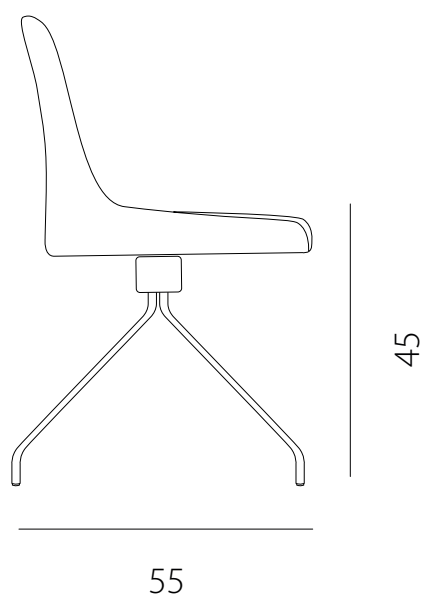

art. GCRS

L 58 x P 55 x H 80 cm / Hs 47 cm

SEDIA VISTA FRONTALE / front view chair

SEDIA VISTA LATERALE / side view chair

art. GGCS

L 58 x P 55 x H 80 cm / Hs 47 cm

SEDIA VISTA FRONTALE / front view chair

SEDIA VISTA LATERALE / side view chair

art. GBCS

L 58 x P 55 x H 100 cm / Hs 65 cm

SGABELLO VISTA FRONTALE / front view chair

SGABELLO VISTA LATERALE / side view chair

art. GBCS

L 58 x P 55 x H 110 cm / Hs 75 cm

SGABELLO VISTA FRONTALE / front view chair

SGABELLO VISTA LATERALE / side view chair

art. GCAR

L 58 x P 55 x H 80 cm / Hs 47 cm - H bracc. H 66 cm

SEDIA VISTA FRONTALE / front view chair

SEDIA VISTA LATERALE / side view chair

art. GCCA

L 65 x P 55 x H 80 cm / Hs 47 cm - H bracc. H 66 cm

SEDIA VISTA FRONTALE / front view chair

SEDIA VISTA LATERALE / side view chair

art. GCAG

L 58 x P 55 x H 80 cm / Hs 45 cm - H bracc. H 66 cm

SEDIA VISTA FRONTALE / front view chair

SEDIA VISTA LATERALE / side view chair