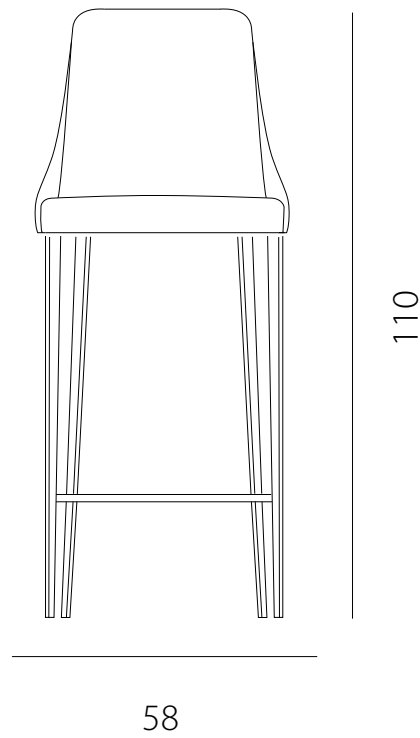

art. GCRS

L 58 x P 55 x H 80 cm / Hs 47 cm

SEDIA VISTA FRONTALE / front view chair

SEDIA VISTA LATERALE / side view chair

art. GGCS

L 58 x P 55 x H 80 cm / Hs 47 cm

SEDIA VISTA FRONTALE / front view chair

SEDIA VISTA LATERALE / side view chair

art. GBCS

L 58 x P 55 x H 100 cm / Hs 65 cm

SGABELLO VISTA FRONTALE / front view chair

SGABELLO VISTA LATERALE / side view chair

art. GBCS

L 58 x P 55 x H 110 cm / Hs 75 cm

SGABELLO VISTA FRONTALE / front view chair

SGABELLO VISTA LATERALE / side view chair

art. GCAR

L 58 x P 55 x H 80 cm / Hs 47 cm - H bracc. H 66 cm

SEDIA VISTA FRONTALE / front view chair

SEDIA VISTA LATERALE / side view chair

art. GCCA

L 65 x P 55 x H 80 cm / Hs 47 cm - H bracc. H 66 cm

SEDIA VISTA FRONTALE / front view chair

SEDIA VISTA LATERALE / side view chair

art. GCAG

L 58 x P 55 x H 80 cm / Hs 45 cm - H bracc. H 66 cm

SEDIA VISTA FRONTALE / front view chair

SEDIA VISTA LATERALE / side view chair