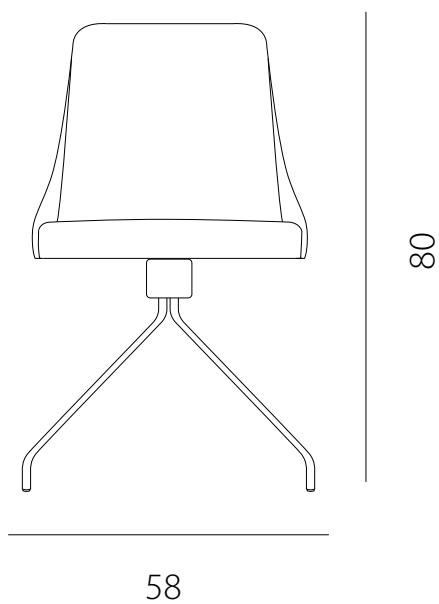

art. GCRS

L 58 x P 55 x H 80 cm / Hs 47 cm

SEDIA VISTA FRONTALE / front view chair

SEDIA VISTA LATERALE / side view chair

art. GGCS

L 58 x P 55 x H 80 cm / Hs 47 cm

SEDIA VISTA FRONTALE / front view chair

SEDIA VISTA LATERALE / side view chair

art. GBCS

L 58 x P 55 x H 100 cm / Hs 65 cm

SGABELLO VISTA FRONTALE / front view chair

SGABELLO VISTA LATERALE / side view chair

art. GBCS

L 58 x P 55 x H 110 cm / Hs 75 cm

SGABELLO VISTA FRONTALE / front view chair

SGABELLO VISTA LATERALE / side view chair

art. GCAR

L 58 x P 55 x H 80 cm / Hs 47 cm - H bracc. H 66 cm

SEDIA VISTA FRONTALE / front view chair

SEDIA VISTA LATERALE / side view chair

art. GCCA

L 65 x P 55 x H 80 cm / Hs 47 cm - H bracc. H 66 cm

SEDIA VISTA FRONTALE / front view chair

SEDIA VISTA LATERALE / side view chair

art. GCAG

L 58 x P 55 x H 80 cm / Hs 45 cm - H bracc. H 66 cm

SEDIA VISTA FRONTALE / front view chair

SEDIA VISTA LATERALE / side view chair