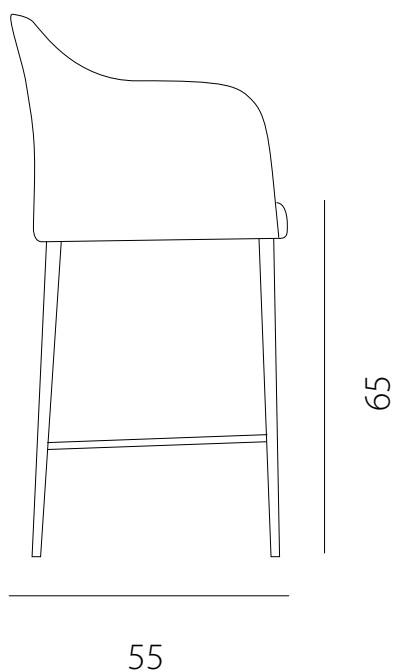

art. GBCS

L 58 x P 55 x H 100 cm / Hs 65 cm

SGABELLO VISTA FRONTALE / front view chair

SGABELLO VISTA LATERALE / side view chair

art. GBCS

L 58 x P 55 x H 110 cm / Hs 75 cm

SGABELLO VISTA FRONTALE / front view chair

SEDIA VISTA FRONTALE / front view chair

SEDIA VISTA LATERALE / side view chair

art. GCAG

L 58 x P 55 x H 80 cm / Hs 45 cm - H bracc. H 66 cm

SEDIA VISTA FRONTALE / front view chair

SEDIA VISTA LATERALE / side view chair

art. GCCG

L 65 x P 55 x H 80 cm / Hs 45 cm - H bracc. H 66 cm

SEDIA VISTA FRONTALE / front view chair

SEDIA VISTA LATERALE / side view chair

art. GBCA

L 58 x P 55 x H 100 cm / Hs 65 cm - Hbracc. H 86 cm

SEDIA VISTA FRONTALE / front view chair

SEDIA VISTA LATERALE / side view chair

art. GBCA

L 58 x P 55 x H 110 cm / Hs 75 cm - Hbracc. H 96 cm

SEDIA VISTA FRONTALE / front view chair

SEDIA VISTA LATERALE / side view chair