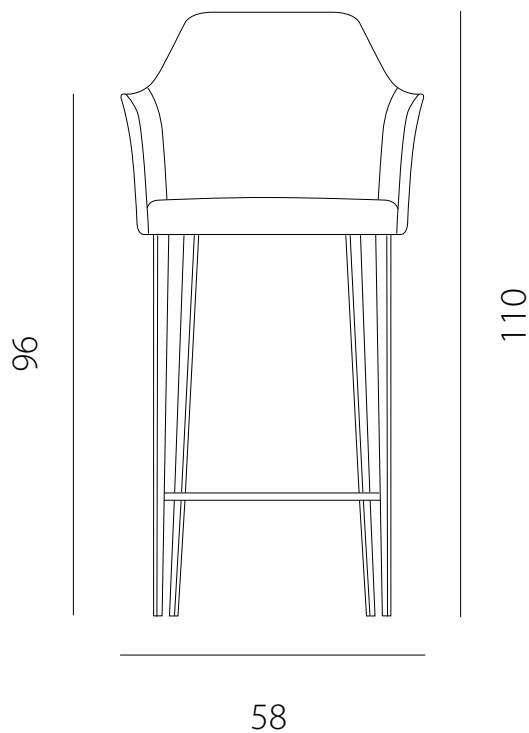

art. GBCS

L 58 x P 55 x H 100 cm / Hs 65 cm

SGABELLO VISTA FRONTALE / front view chair

SGABELLO VISTA LATERALE / side view chair

art. GBCS

L 58 x P 55 x H 110 cm / Hs 75 cm

SGABELLO VISTA FRONTALE / front view chair

SEDIA VISTA FRONTALE / front view chair

SEDIA VISTA LATERALE / side view chair

art. GCAG

L 58 x P 55 x H 80 cm / Hs 45 cm - H bracc. H 66 cm

SEDIA VISTA FRONTALE / front view chair

SEDIA VISTA LATERALE / side view chair

art. GCCG

L 65 x P 55 x H 80 cm / Hs 45 cm - H bracc. H 66 cm

SEDIA VISTA FRONTALE / front view chair

SEDIA VISTA LATERALE / side view chair

art. GBCA

L 58 x P 55 x H 100 cm / Hs 65 cm - Hbracc. H 86 cm

SEDIA VISTA FRONTALE / front view chair

SEDIA VISTA LATERALE / side view chair

art. GBCA

L 58 x P 55 x H 110 cm / Hs 75 cm - Hbracc. H 96 cm

SEDIA VISTA FRONTALE / front view chair

SEDIA VISTA LATERALE / side view chair