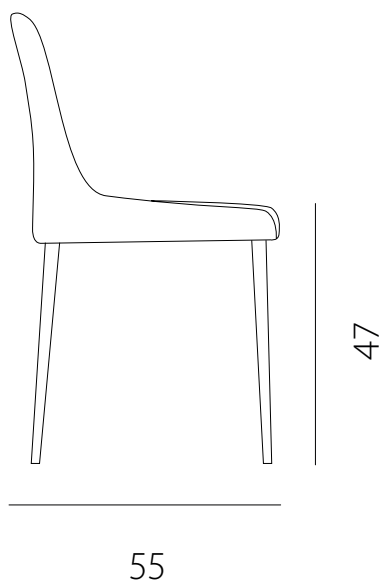

art. GCRS

L 58 x P 55 x H 80 cm / Hs 47 cm

SEDIA VISTA FRONTALE / front view chair

SEDIA VISTA LATERALE / side view chair

art. GGCS

L 58 x P 55 x H 80 cm / Hs 47 cm

SEDIA VISTA FRONTALE / front view chair

SEDIA VISTA LATERALE / side view chair

art. GBCS

L 58 x P 55 x H 100 cm / Hs 65 cm

SGABELLO VISTA FRONTALE / front view chair

SGABELLO VISTA LATERALE / side view chair

art. GBCS

L 58 x P 55 x H 110 cm / Hs 75 cm

SGABELLO VISTA FRONTALE / front view chair

SGABELLO VISTA LATERALE / side view chair

art. GCAR

L 58 x P 55 x H 80 cm / Hs 47 cm - H bracc. H 66 cm

SEDIA VISTA FRONTALE / front view chair

SEDIA VISTA LATERALE / side view chair

art. GCCA

L 65 x P 55 x H 80 cm / Hs 47 cm - H bracc. H 66 cm

SEDIA VISTA FRONTALE / front view chair

SEDIA VISTA LATERALE / side view chair

art. GCAG

L 58 x P 55 x H 80 cm / Hs 45 cm - H bracc. H 66 cm

SEDIA VISTA FRONTALE / front view chair

SEDIA VISTA LATERALE / side view chair