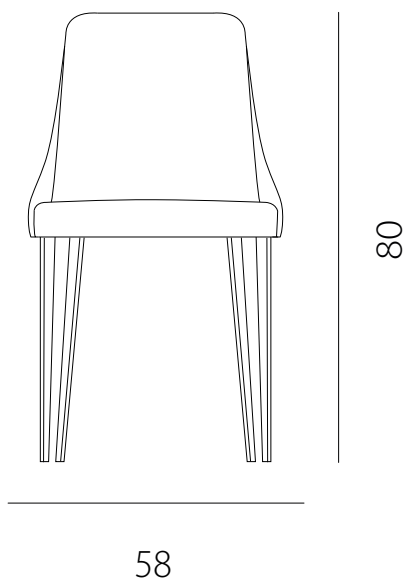

art. GCRS

L 58 x P 55 x H 80 cm / Hs 47 cm

SEDIA VISTA FRONTALE / front view chair

SEDIA VISTA LATERALE / side view chair

art. GGCS

L 58 x P 55 x H 80 cm / Hs 47 cm

SEDIA VISTA FRONTALE / front view chair

SEDIA VISTA LATERALE / side view chair

art. GBCS

L 58 x P 55 x H 100 cm / Hs 65 cm

SGABELLO VISTA FRONTALE / front view chair

SGABELLO VISTA LATERALE / side view chair

art. GBCS

L 58 x P 55 x H 110 cm / Hs 75 cm

SGABELLO VISTA FRONTALE / front view chair

SGABELLO VISTA LATERALE / side view chair

art. GCAR

L 58 x P 55 x H 80 cm / Hs 47 cm - H bracc. H 66 cm

SEDIA VISTA FRONTALE / front view chair

SEDIA VISTA LATERALE / side view chair

art. GCCA

L 65 x P 55 x H 80 cm / Hs 47 cm - H bracc. H 66 cm

SEDIA VISTA FRONTALE / front view chair

SEDIA VISTA LATERALE / side view chair

art. GCAG

L 58 x P 55 x H 80 cm / Hs 45 cm - H bracc. H 66 cm

SEDIA VISTA FRONTALE / front view chair

SEDIA VISTA LATERALE / side view chair