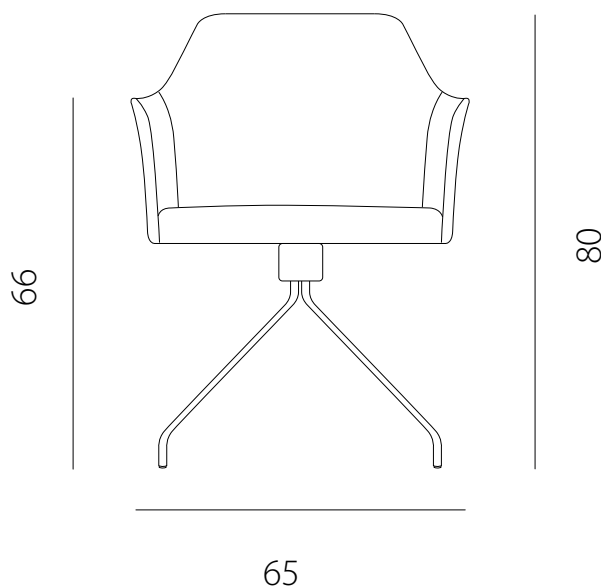

SGABELLO VISTA LATERALE / side view chair

art. GCAR

L 58 x P 55 x H 80 cm / Hs 47 cm - H bracc. H 66 cm

SEDIA VISTA FRONTALE / front view chair

SEDIA VISTA LATERALE / side view chair

art. GCCA

L 65 x P 55 x H 80 cm / Hs 47 cm - H bracc. H 66 cm

SEDIA VISTA FRONTALE / front view chair

SEDIA VISTA LATERALE / side view chair

art. GCAG

L 58 x P 55 x H 80 cm / Hs 45 cm - H bracc. H 66 cm

SEDIA VISTA FRONTALE / front view chair

SEDIA VISTA LATERALE / side view chair

art. GCCG

L 65 x P 55 x H 80 cm / Hs 45 cm - H bracc. H 66 cm

SEDIA VISTA FRONTALE / front view chair

SEDIA VISTA LATERALE / side view chair

art. GBCA

L 58 x P 55 x H 100 cm / Hs 65 cm - Hbracc. H 86 cm

SEDIA VISTA FRONTALE / front view chair

SEDIA VISTA LATERALE / side view chair

art. GBCA

L 58 x P 55 x H 110 cm / Hs 75 cm - Hbracc. H 96 cm

SEDIA VISTA FRONTALE / front view chair

SEDIA VISTA LATERALE / side view chair